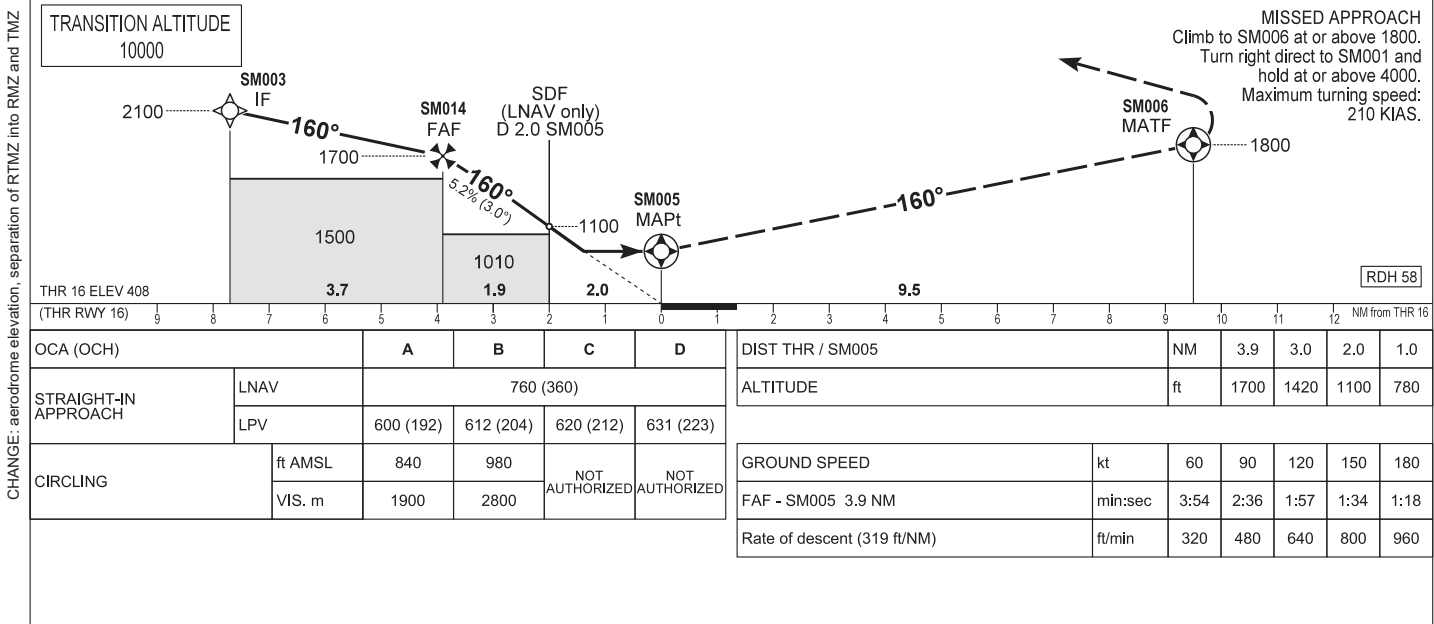

AIP HUNGARY

INSTRUMENT
APPROACH
CHART - ICAO

AERODROME ELEV 408
HEIGHTS RELATED TO
THR RWY 16 - ELEV 408

BALATON TOWER 134.585
BALATON INFO 134.585
BUDAPEST INFORMATION (WEST) 125.500

HÉVÍZ/BALATON
RNP RWY 16
(ACFT CAT A, B, C, D)

AD 2 LHSM INSTRUMENT APPROACH CHART RNP RWY 16

PT	WP ID	Role	OverFly	Bearing/ (Len Dur)	Turn Direction	Altitude (FT)	IAS (KT)	VRT ANG	NAV PERF
IF	SM001	IAF				+4000	-210		RNP APCH
TF	SM002			331.5 T/8.9 NM		+2100	-210		RNP APCH
TF	SM003	IF		075.3 T/5.0 NM		+2100	-185		RNP APCH
TF	SM014	FAF		165.3 T/3.7 NM		+1700			RNP APCH
TF	SM005	MAPt	Y	165.3 T/3.9 NM		+466		-3.0°	RNP APCH
TF	SM006	MATF	Y	165.4 T/9.5 NM		+1800	-210		RNP APCH
DF	SM001				R	+4000	-210		RNP APCH
HM	SM001	MAHF		345.0 T/1 min	L	+4000	-210		RNP APCH

SBAS FAS Data Block Coding Data

FAS-DB (CRC wrapped data)

Operation type	0
SBAS Provider	1
Airport identifier	LHSM
Runway	16
Approach Performance Designator	0
Route indicator	
Reference Path Data Selector	0
Reference Path Identifier	E16B
LTP/FTP Latitude	464150.1430N
LTP/FTP Longitude	0170917.6120E
LTP/FTP Ellipsoidal Height (m)	170.5
FPAP Latitude	464031.8170N
FPAP Longitude	0170947.4020E
Threshold Crossing Height	17.6
TCH Units Selector	1
Glidepath Angle (degrees)	3.00
Course Width (m)	105
Length Offset (m)	0
HAL (m)	40
VAL (m)	35
Data Block	10 0D 13 08 0C 10 00 00 02 36 31 05 7E 50 0A 14 58 B1 5C 07 A9 1A 14 9C FD BC E8 00 60 81 2C 01 64 00 C8 AF 97 61 49 B9
Calculated CRC Value	976149B9
FAS-DB (not CRC wrapped data)	
ICAO Code	LH
LTP/FTP Orthometric Height (m)	124.5

Holding procedure

Holding fix: SM001
 Left hand holding pattern.
 Maximum speed: 210 KIAS
 Inbound track: 340°
 Outbound track: 160°
 Rate of turn: 3°/sec. or 25° bank angle
 (whichever requires lesser bank)
 Outbound times: 1 min.
 Minimum holding altitude: 4000